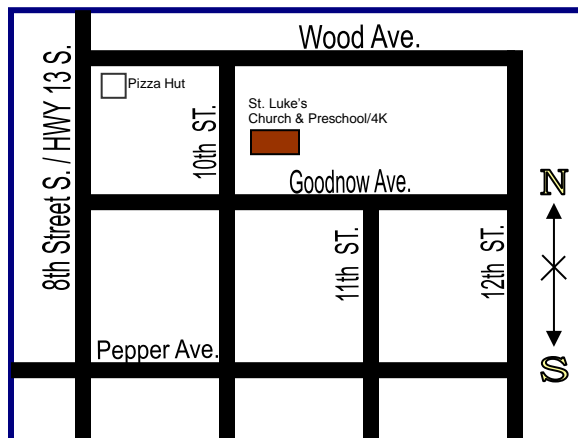

St. Luke's Preschool/4K

2011 Tenth Street South
Wisconsin Rapids, WI 54494

715-423-5990
www.stlukeslutheran.com